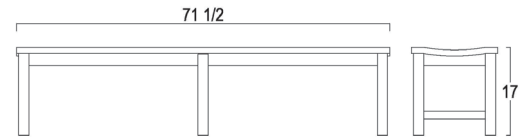

## 72" BACKLESS BENCH

PRODUCT CODE: BB-182

W	72"	(182cm)
D	16½"	(42cm)
H	17"	(43cm)

Built from 100% Indonesian plantation grown Grade A teak. Sustainably harvested.  
Kiln dried to 12% moisture content. Machine made. Mortise and tennon joinery.  
Stainless steel hardware.