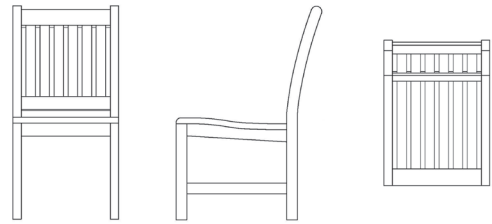

SARATOGA

SARATOGA NARROW SIDE CHAIR

PRODUCT CODE: C-016

W	17½"	(44cm)
D	24¼"	(62cm)
H	37"	(94cm)
SH	17"	(43cm)
SD	18¼"	(46cm)
SW	17½"	(44cm)

Built from 100% Indonesian plantation grown Grade A teak. Sustainably harvested.
Kiln dried to 12% moisture content. Machine made. Mortise and tennon joinery.