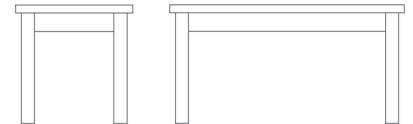

SARATOGA

RECTANGLE COFFEE TABLE

PRODUCT CODE: CT-RECT-90

W	35½"	(90cm)
D	18"	(46cm)
H	18"	(46cm)

Built from 100% Indonesian plantation grown Grade A teak. Sustainably harvested.
Kiln dried to 12% moisture content. Machine made. Mortise and tennon joinery.
Stainless steel hardware.