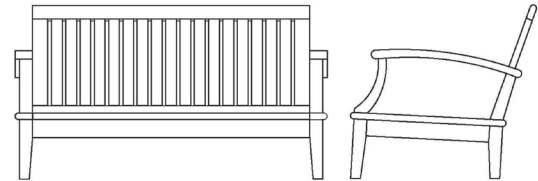

## DEEP SEATING LOVE SEAT

PRODUCT CODE: DS-LS

W	56 $\frac{3}{4}$ "	(144cm)
D	33 $\frac{1}{2}$ "	(86cm)
H	31 $\frac{1}{2}$ "	(80cm)
AH	23 $\frac{1}{2}$ "	(60cm)
SH	12"	(30.5cm)
SD	25 $\frac{1}{2}$ "	(65cm)
SW	50 $\frac{1}{2}$ "	(128cm)