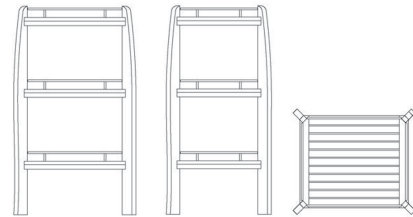

BIG SUR

SHOWER SHELF UNIT

PRODUCT CODE: S-SU

W	21"	(53cm)
D	18"	(46cm)
H	36"	(90cm)
SH1	9¼"	(23cm)
SH2	21¾"	(55cm)

Built from 100% Indonesian plantation grown Grade A teak. Sustainably harvested.
Kiln dried to 12% moisture content. Machine made. Mortise and tennon joinery.
Stainless steel hardware.